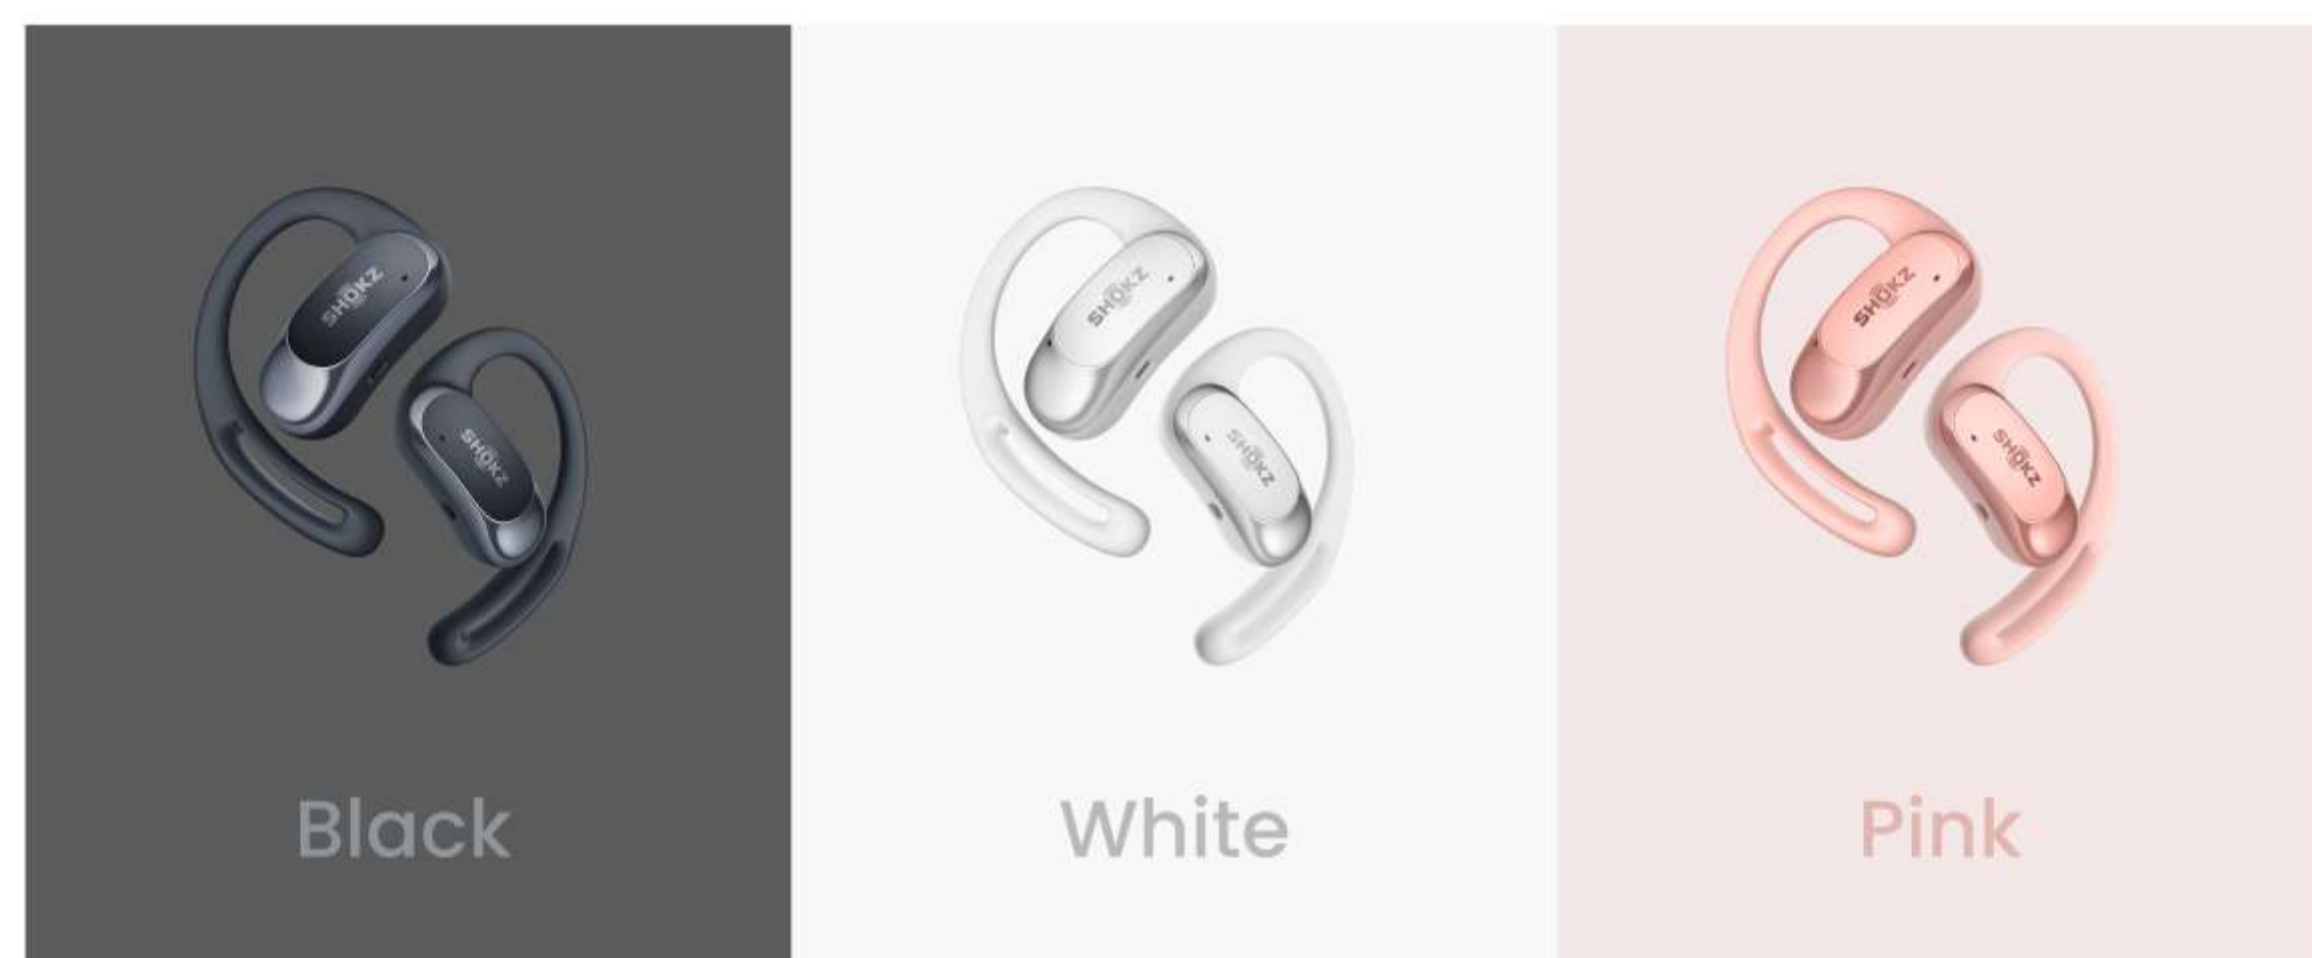

OPENFIT AIR

OPEN-EAR TRUE WIRELESS EARBUDS

OpenFit Air inherits the Shokz open-ear design, providing you with enhanced fitting comfort and steadiness thanks to the exclusive Shokz Air-Earhook. Listen to your playlist with a well-balanced sound for workout routines and day-to-day life, and find the pair that fits your style with 3 colour options.

RRP: $119.95 USD

FEATURES

- Shokz Air-Earhook for a Snug & Secure Fit
- Balanced Natural Sound
- Shokz DirectPitch™ Technology
- Open-Ear Listening Experience
- 3 Stunning Colors
- Up to 28 Hours of Listening
- Quick Charge
- MultiPoint Pairing Available on Shokz App
- Dual Noise-Cancelling Microphone

COLOR

WHAT'S IN THE BOX

SPECIFICATIONS

Part number	T511	Battery	Li-ion battery
Speaker type	Air conduction transducer	Continuous play	OpenFit Air: Up to 6 hours of listening time with a single charge OpenFit Air with Charging Case: Up to 28 hours of listening time
Frequency response	50Hz-16kHz	Standby time	Up to 30 days
Speaker sensitivity	96.2dB±2.5dB	Charge time	Charge the earbuds with the charging case: 60 minutes; Empty case with charging cable: 120 minutes
Microphone sensitivity	-38dB ±1dB	Quick charge	A 10-minute charge gives 2 hours of battery life (music)
Bluetooth® version	Bluetooth 5.2	Weight	Earbuds: 8.7g ± 0.2g Charging case: 56.4g ± 2g Total weight: 73.8g ± 2.4g
Compatible profiles	A2DP,AVRCP,HFP	Exterior Material	Earbuds : Plastic , Silicone , Stainless steel (steel mesh) Charging case: Plastic
Warranty	2 years	Sweat resistance	Earbuds : IP54 Charging case: Not waterproof
Charge voltage	5V±5%	Battery capacity	Earbuds: 40mAh (Min) Charging case: 600mAh (Min)
Frequency band	2400MHz-2483.5MHz	Audio codecs supported	AAC SBC
Wireless range	33ft (10m)		

PACKAGING DIMENSIONS